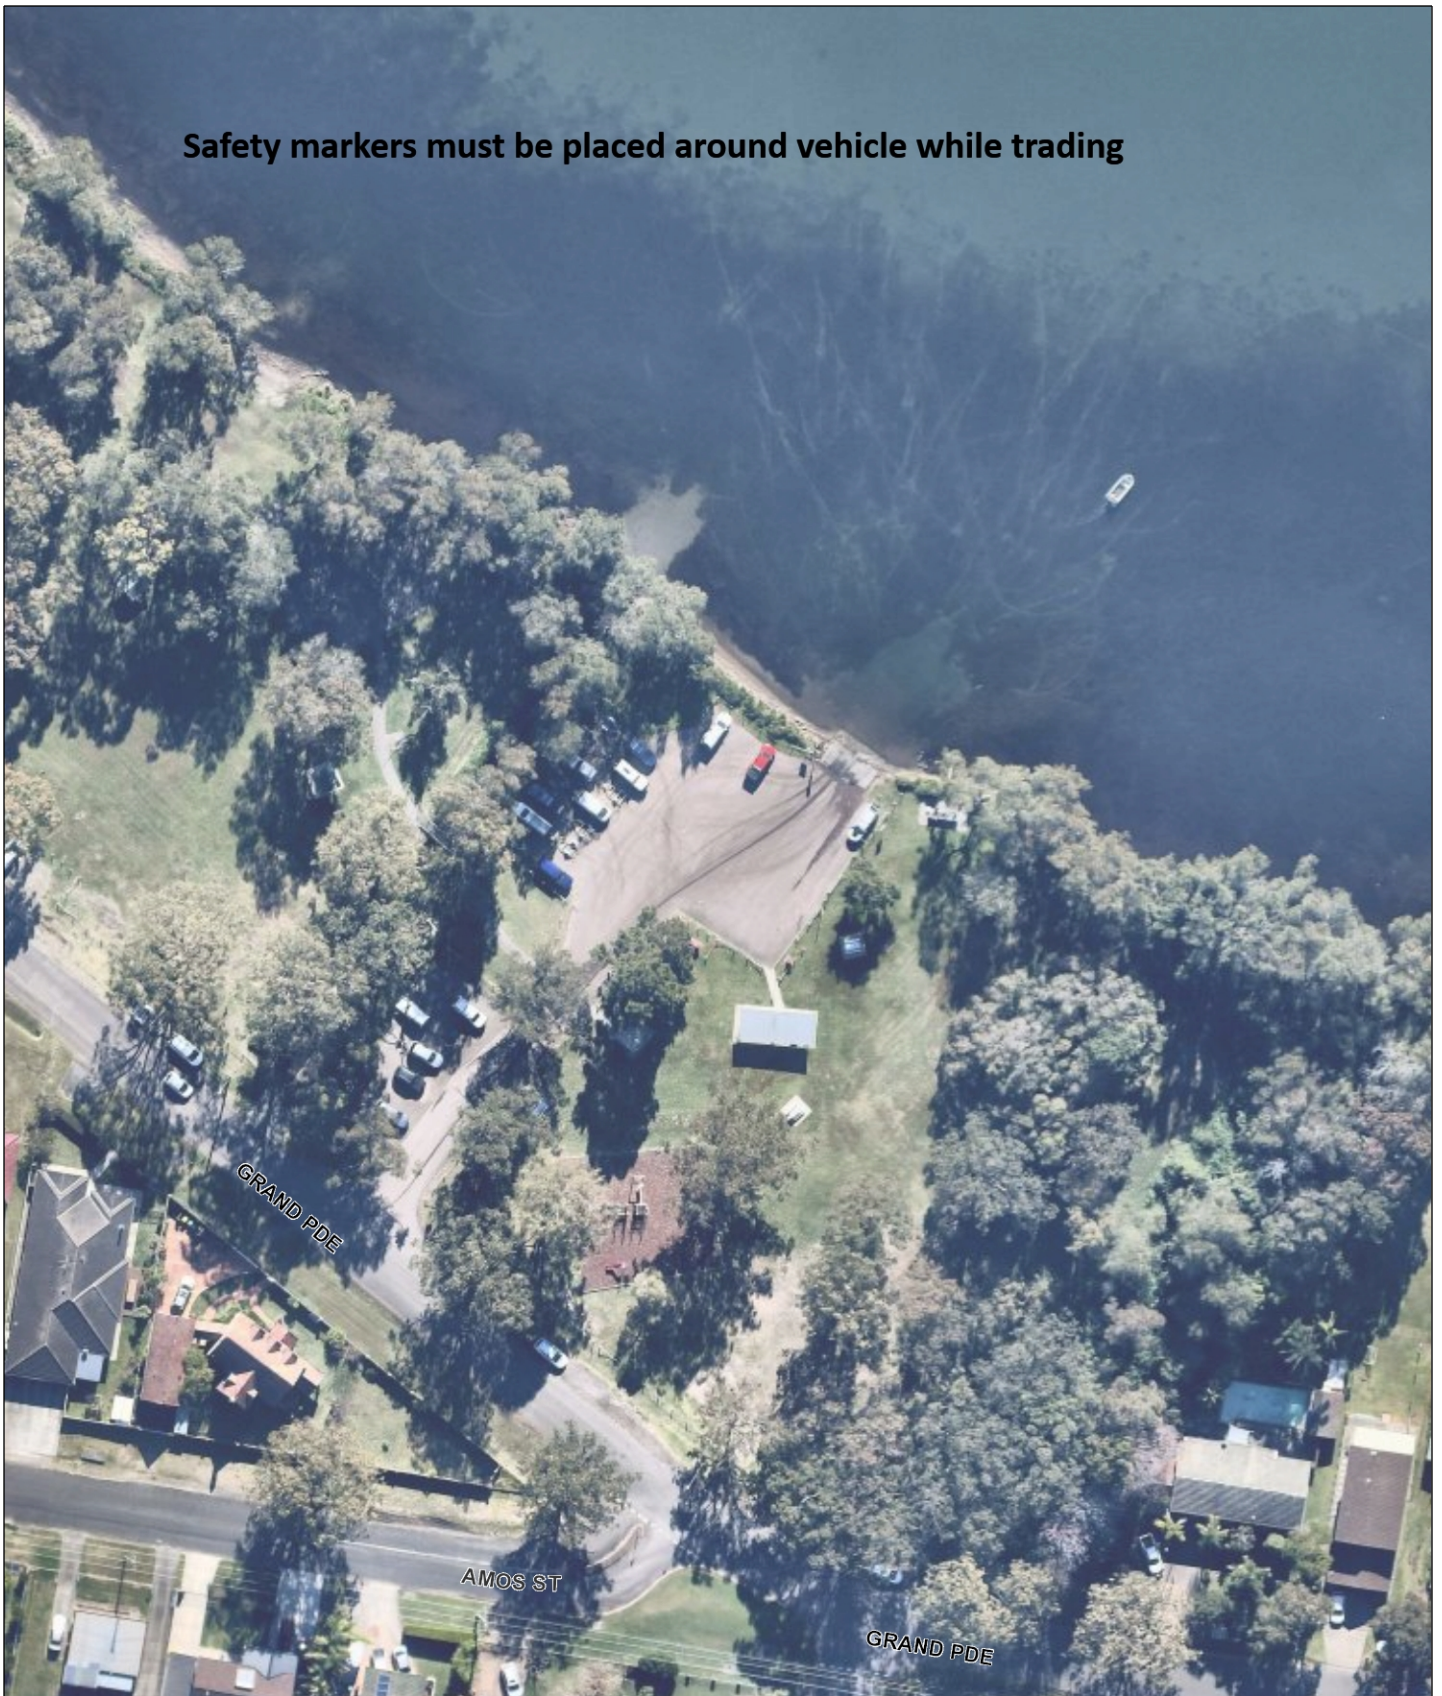

Safety markers must be placed around vehicle while trading

Generated by: LakeMaps
Date: 28-Jul-21

Approved Mobile Vending Site Bonnells Bay Grand Parade, Pendlebury Park carpark

Disclaimer: Although every care has been taken in the preparation of these maps, Lake Macquarie City Council accepts no responsibility for any misprints, errors, omissions, inaccuracies in these maps or damages resulting from the use of this information. ©LMCC, ©NSW-DFSI Spatial Services, ©Nearmap, ©AusImage (SKM/Jacobs) 2007, 2010, 2014, 2016, ©Vekta 2012