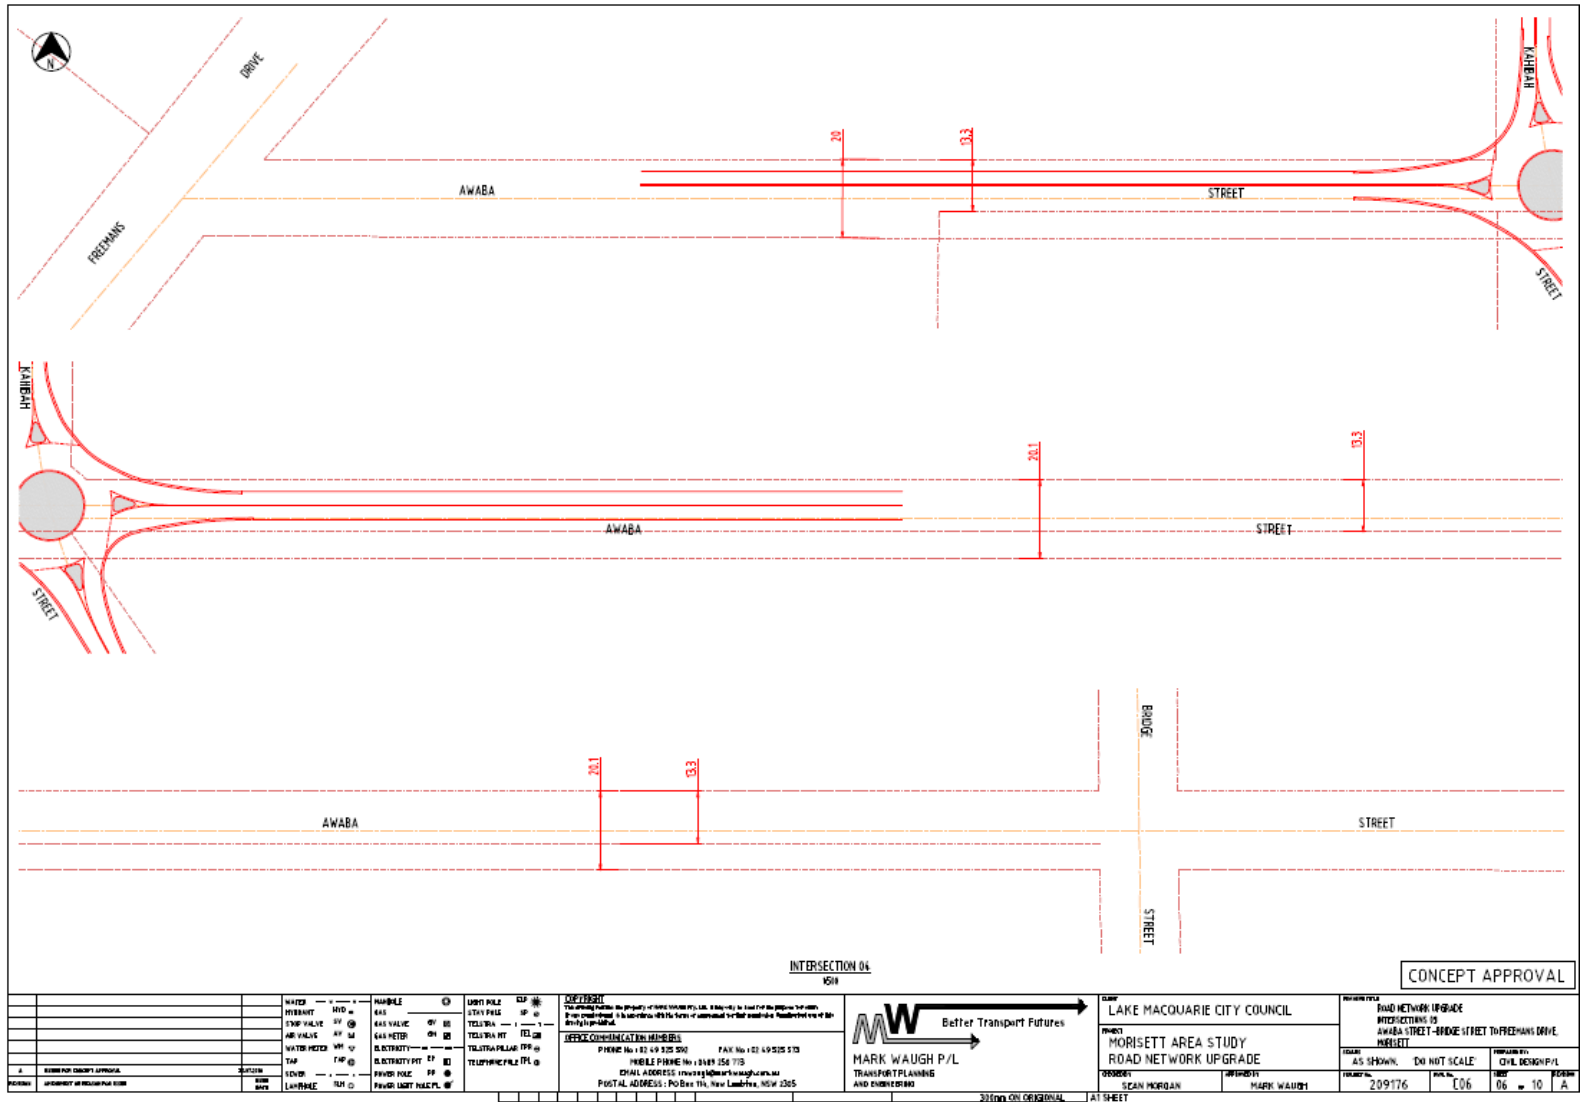

CONCEPT ESTIMATE OF PROPOSED WORKS

Total = \$818,867.46

PROJECT: AWABA STREET, MORISSET
SECTION 03: INTERSECTION OF AWABA STREET
AND KAHIBAH STREET.

AREA = 2281m²
 COST/m² = \$359

Description	Unit	Rate	Amount
Fees Consultants & Other			
			\$47,500
Establishment/Site Costs			
			\$24,538
Survey & Setout Costs			
			\$3,000
Clearing			
			\$26,800
Excavation			
			\$42,104
Trench Excavation & Backfill			
			\$26,341
Remove Spoil			
			\$51,615
Supply Rcp And Bends			
			\$19,808
Lay And Joint R.C.P. And Bends			
			\$26,206
Sub Soil Drains			
			\$18,282
Environmental Protection			
			\$9,698
Headwalls			
			\$3,250
Stormwater Pits			
			\$20,609
Kerb And Gutter			
			\$21,900
Footpaths			
			\$26,734
Medians			
			\$4,095
Roundabouts			
			\$11,286
Road Sub Bases			
			\$51,729
Road Bases			
			\$44,707
Bitumen Seal			
			\$3,840