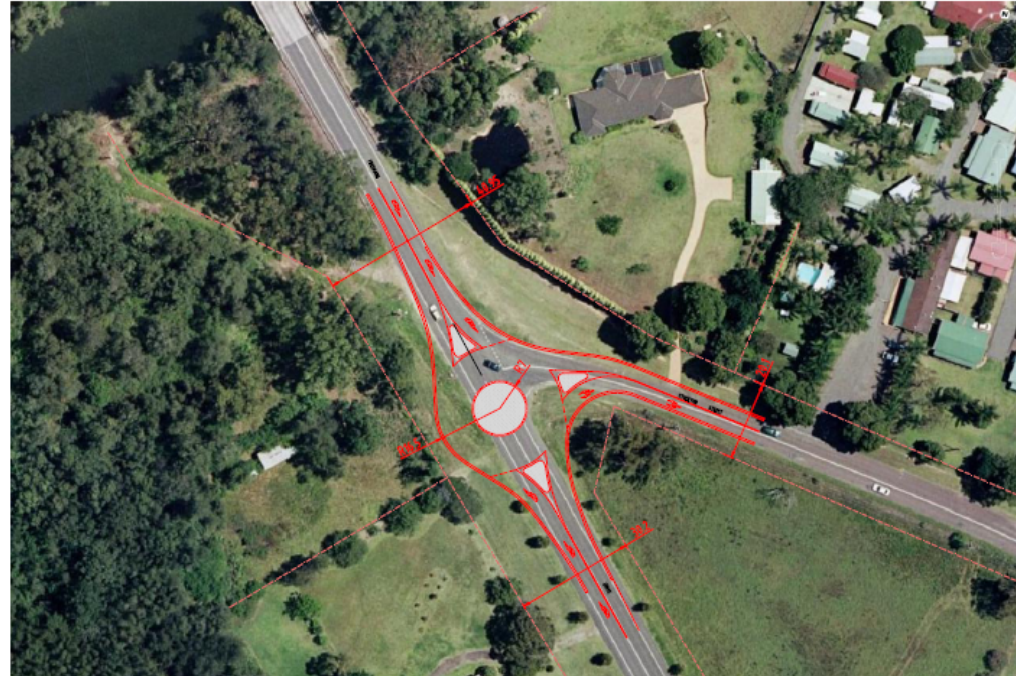

Plan	Morisset Contributions Catchment	CONCEPT ONLY
Project M02, NCVPA19	Upgrade of Intersection of Freemans Drive and Stockton Street to Roundabout Control	
Sub-Catchment	Cooranbong, Morisset	
Description	Construction of 1 lane roundabout to suit collector road standard. Required to accommodate Cooranbong and Morisset traffic flows.	
Site Layout		
Features	<ul style="list-style-type: none"> • Single Lane, three leg Roundabout • Off road cycle path Freemans Drive to Stockton Road (Cooranbong to Morisset TC Route) 	
Attachments	<ul style="list-style-type: none"> • Costing estimate • Concept Plan 	