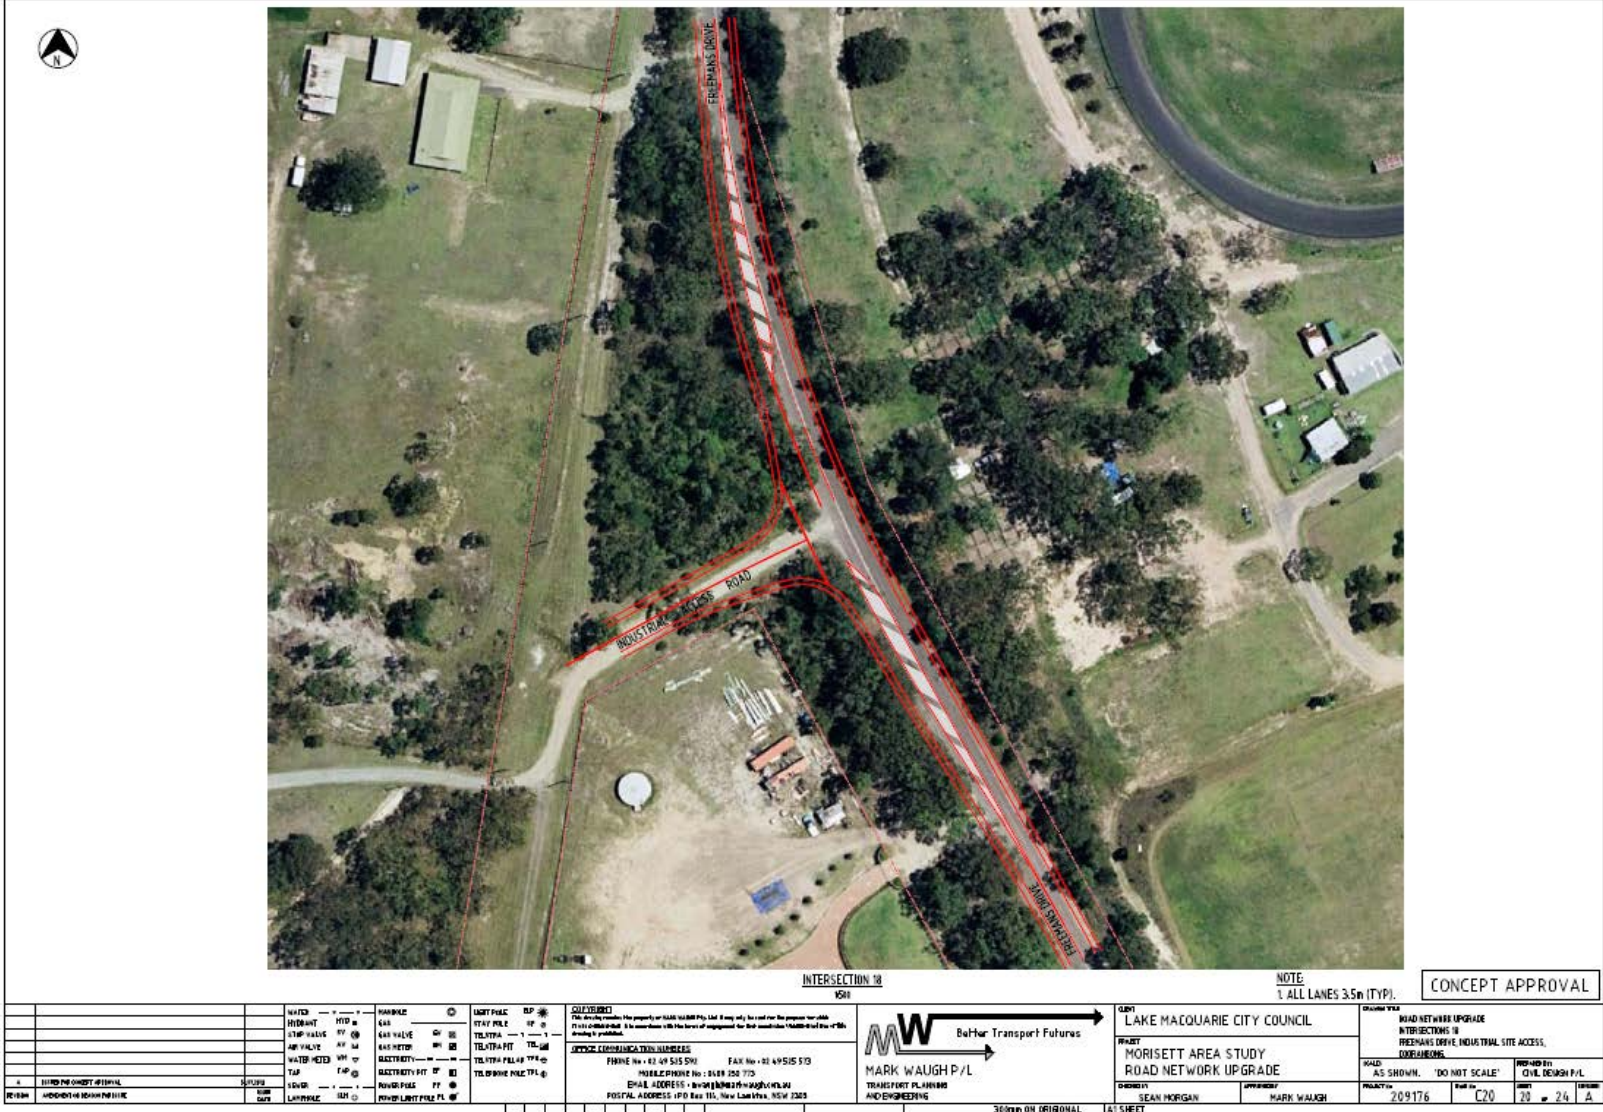

INTERSECTION 18 181		NOTE: 1 ALL LANES 3.5m (TYP).		CONCEPT APPROVAL	
CLIENT: LAKE MACQUARIE CITY COUNCIL PROJECT: MORISSETT AREA STUDY ROAD NETWORK UPGRADE DRAWN BY: SEAN MORGAN CHECKED BY: MARK WALSH	DATE: 20/11/16 SCALE: AS SHOWN SHEET: 20 of 24	PROJECT: MORISSETT AREA STUDY ROAD NETWORK UPGRADE DRAWN BY: SEAN MORGAN CHECKED BY: MARK WALSH	PROJECT: MORISSETT AREA STUDY ROAD NETWORK UPGRADE DRAWN BY: SEAN MORGAN CHECKED BY: MARK WALSH	PROJECT: MORISSETT AREA STUDY ROAD NETWORK UPGRADE DRAWN BY: SEAN MORGAN CHECKED BY: MARK WALSH	PROJECT: MORISSETT AREA STUDY ROAD NETWORK UPGRADE DRAWN BY: SEAN MORGAN CHECKED BY: MARK WALSH