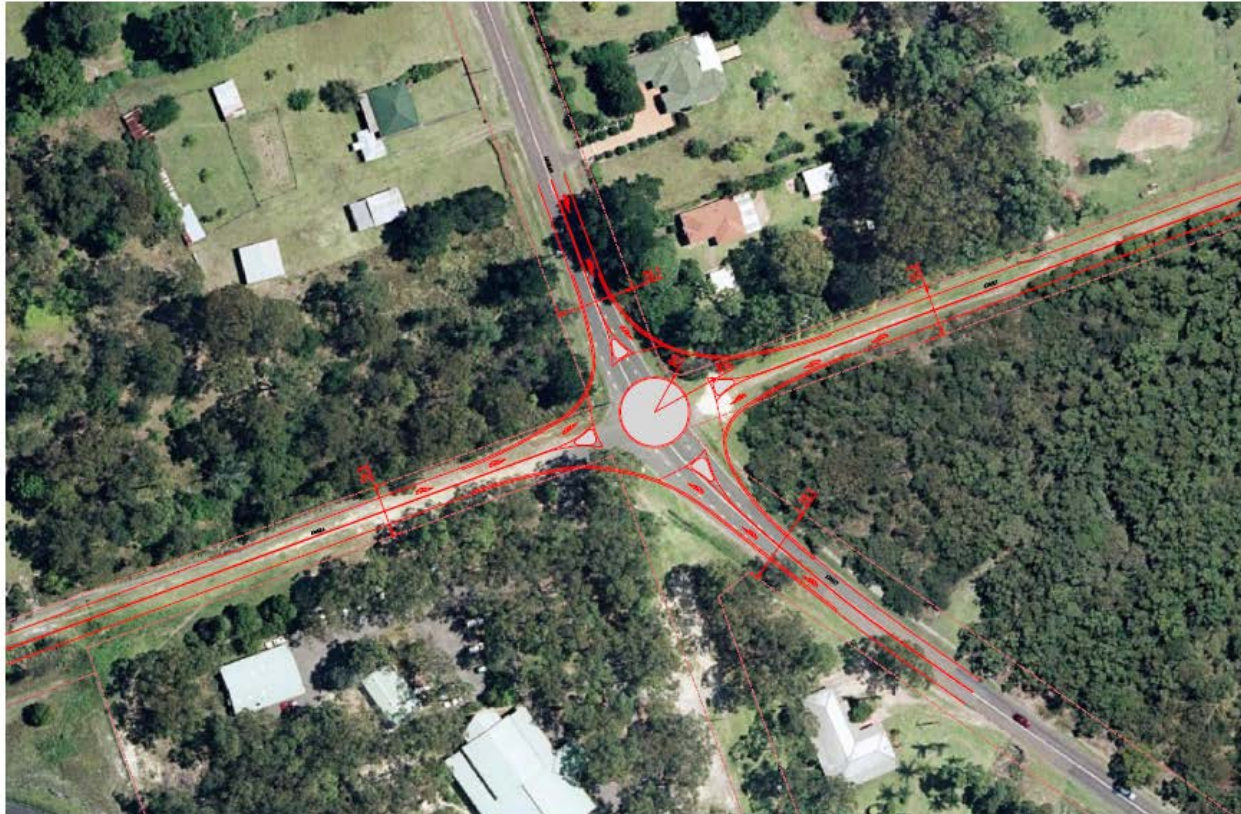

NOTE:
1. ALL LANES 3.5m (TYP).

INTERSECTION 03
15/4

CONCEPT APPROVAL

WATER --- 1 PRESSURE --- 2 STOP VALVE --- 3 AIR VALVE --- 4 WATER METER --- 5 TAP --- 6 LEVER --- 7 LAMP --- 8		FIRE ALARM --- 9 GAS VALVE --- 10 GAS METER --- 11 ELECTRICITY --- 12 TELEPHONE --- 13 FIBRE OPTIC --- 14 POWER LIGHT --- 15		LIGHT POLE --- 16 STREET LIGHT --- 17 TELEPHONE --- 18 TELEPHONE PILLAR --- 19 TELEPHONE POLE --- 20 POWER LIGHT --- 21		DISCLAIMER This drawing is the property of MARK WAUGH P/L. It is to be used for the purpose for which it is prepared. It is to be returned to the Surveyor General's Office upon completion of the project. OFFICE CONSULTANTS (AT THE INTERSECTION) PHONE No: 02 49 925 090 FAX No: 02 49 925 070 MOBILE PHONE No: 0818 556 773 EMAIL ADDRESS: mark@markwaugh.com.au POSTAL ADDRESS: PO Box 114, New Lambton, NSW 2305		CLIENT LAKE MACQUARIE CITY COUNCIL PROJECT MORISSETT AREA STUDY ROAD NETWORK UPGRADE DESIGNED BY SCAM MORGAN DATE 20/11/16		PROJECT ROAD NETWORK UPGRADE INTERSECTIONS 03 STODDIN, AWABA AND HAWKESBURY STREET, MORISSETT SCALE AS SHOWN DATE 20/11/16 SCALE C05 DATE 05/10/16 SCALE A