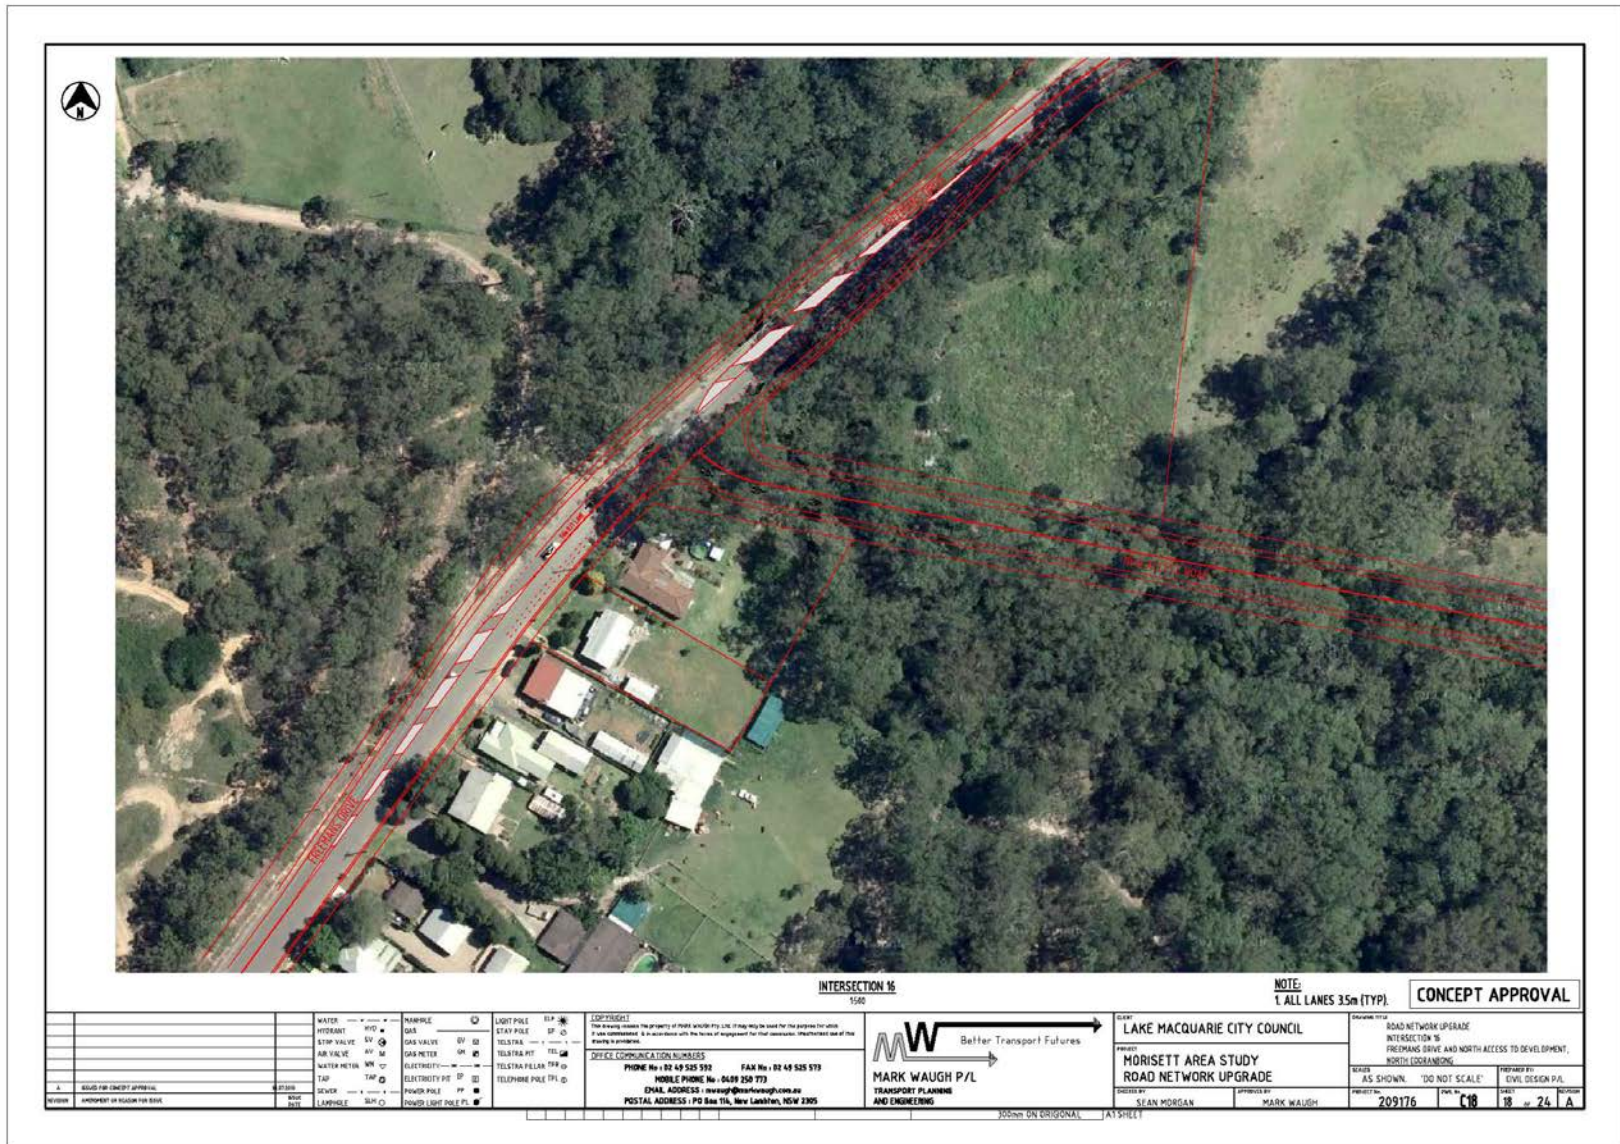

INTERSECTION 16
1580

NOTE:
1. ALL LANES 3.5m (TYP)

CONCEPT APPROVAL

WATER	HYDRANT	STOP VALVE	AIR VALVE	WATER METER	TAP	SEWER	LAMP/POLE
WIND	WV	AV	AM	WM	TP	SP	LP
NATURAL GAS	GAS VALVE	GAS METER	ELECTRICITY	ELECTRICITY PILE	TAP	POWER POLE	TOWER LIGHT POLE
TELEPHONE	TELEPHONE PILE	TELEPHONE PILE	TELEPHONE PILE	TELEPHONE PILE	TELEPHONE PILE	TELEPHONE PILE	TELEPHONE PILE

W Better Transport Futures

MARK WAUGH P/L
TRANSPORT PLANNING
AND ENGINEERING

CLIENT: LAKE MACQUARIE CITY COUNCIL
PROJECT: MORISSETT AREA STUDY
ROAD NETWORK UPGRADE

300mm ON ORIGINAL J13 SHEET