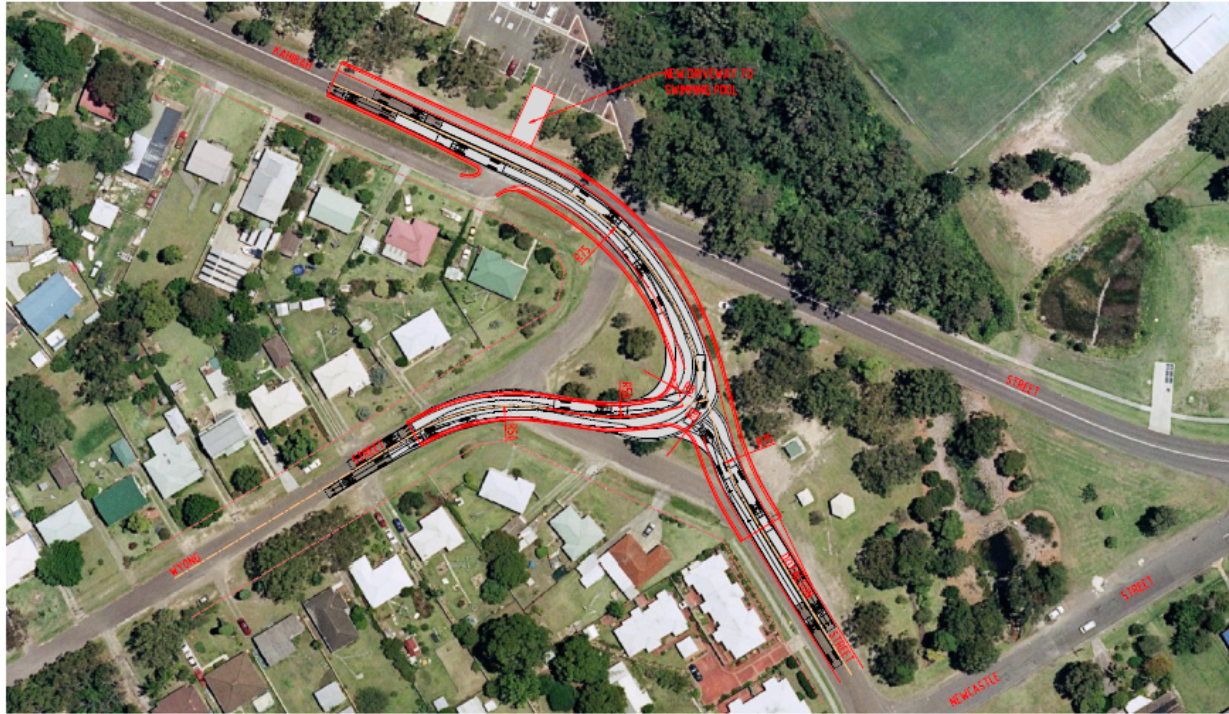

INTERSECTION 05
1518

NOTE
1 ALL LANES 3.5m (TYPI)

CONCEPT APPROVAL

<table border="0"> <tr> <td>WATER</td><td>W</td><td>SEWER</td><td>S</td></tr> <tr> <td>STORM WATER</td><td>SW</td><td>TELEPHONE</td><td>T</td></tr> <tr> <td>AD VALVES</td><td>AV</td><td>TELEPHONE PILLAR</td><td>TP</td></tr> <tr> <td>WATER METER</td><td>WM</td><td>TELEPHONE PILE</td><td>TP</td></tr> <tr> <td>TRIP</td><td>TR</td><td>POWER POLE</td><td>P</td></tr> <tr> <td>CONCRETE</td><td>C</td><td>POWER LIGHT PILE</td><td>PL</td></tr> <tr> <td>LANDFILL</td><td>L</td><td></td><td></td></tr> </table>		<table border="0"> <tr> <td>ROAD MARKING</td><td>R</td><td>ROAD SIGN</td><td>RS</td></tr> <tr> <td>ROAD LIGHTING</td><td>RL</td><td>ROAD SIGN</td><td>RS</td></tr> <tr> <td>ROAD LIGHT PILE</td><td>RLP</td><td>ROAD SIGN</td><td>RS</td></tr> </table>	<table border="0"> <tr> <td>ROAD SIGN</td><td>RS</td><td>ROAD SIGN</td><td>RS</td></tr> <tr> <td>ROAD SIGN</td><td>RS</td><td>ROAD SIGN</td><td>RS</td></tr> <tr> <td>ROAD SIGN</td><td>RS</td><td>ROAD SIGN</td><td>RS</td></tr> </table>	DEFINITION This drawing is the property of MARK WAUGH P/L. It may only be used for the purposes for which it was prepared. It is submitted on the basis of information provided and does not constitute a guarantee of accuracy or liability. SEEK COMMUNICATION NUMBERS PHONE No 1 82 49 525 500 FAX No 1 82 49 525 510 MOBILE PHONE No 1 848 256 775 EMAIL ADDRESS: mark@markwaugh.com.au POSTAL ADDRESS: PO Box 19, New Lambton, NSW 2305	MARK WAUGH P/L TRANSPORT PLANNING AND ENGINEERING	<table border="0"> <tr> <td>CLIENT</td><td>LAKE MACQUARIE CITY COUNCIL</td></tr> <tr> <td>PROJECT</td><td>MORISSET AREA STUDY ROAD NETWORK UPGRADE</td></tr> <tr> <td>DESIGNED BY</td><td>SEAN MORGAN</td></tr> <tr> <td>DRAWN BY</td><td>MARK WAUGH</td></tr> </table>	<table border="0"> <tr> <td>DATE</td><td>2009176</td></tr> <tr> <td>SCALE</td><td>AS SHOWN</td></tr> <tr> <td>DO NOT SCALE</td><td></td></tr> <tr> <td>PROJECT NO</td><td>209176</td></tr> <tr> <td>DATE</td><td>07</td></tr> <tr> <td>BY</td><td>24</td></tr> <tr> <td>APP'D BY</td><td>A</td></tr> </table>